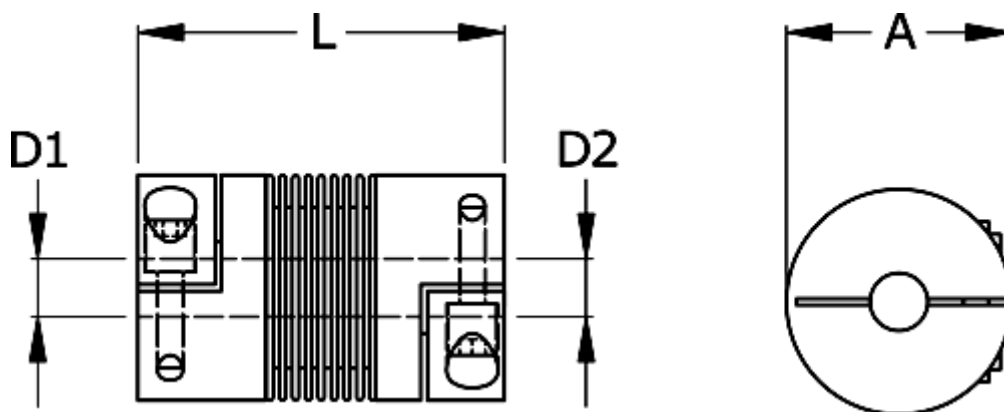

Data Sheet

Article number: 3330200200320310

Description: Bellow coupling type 2 size20
Length 32 mm, bore 3/10 mm

Measures

A	= 25
D1	= 3
D2	= 10
L	= 32
Nom. torque NM (Tkn)	= 2